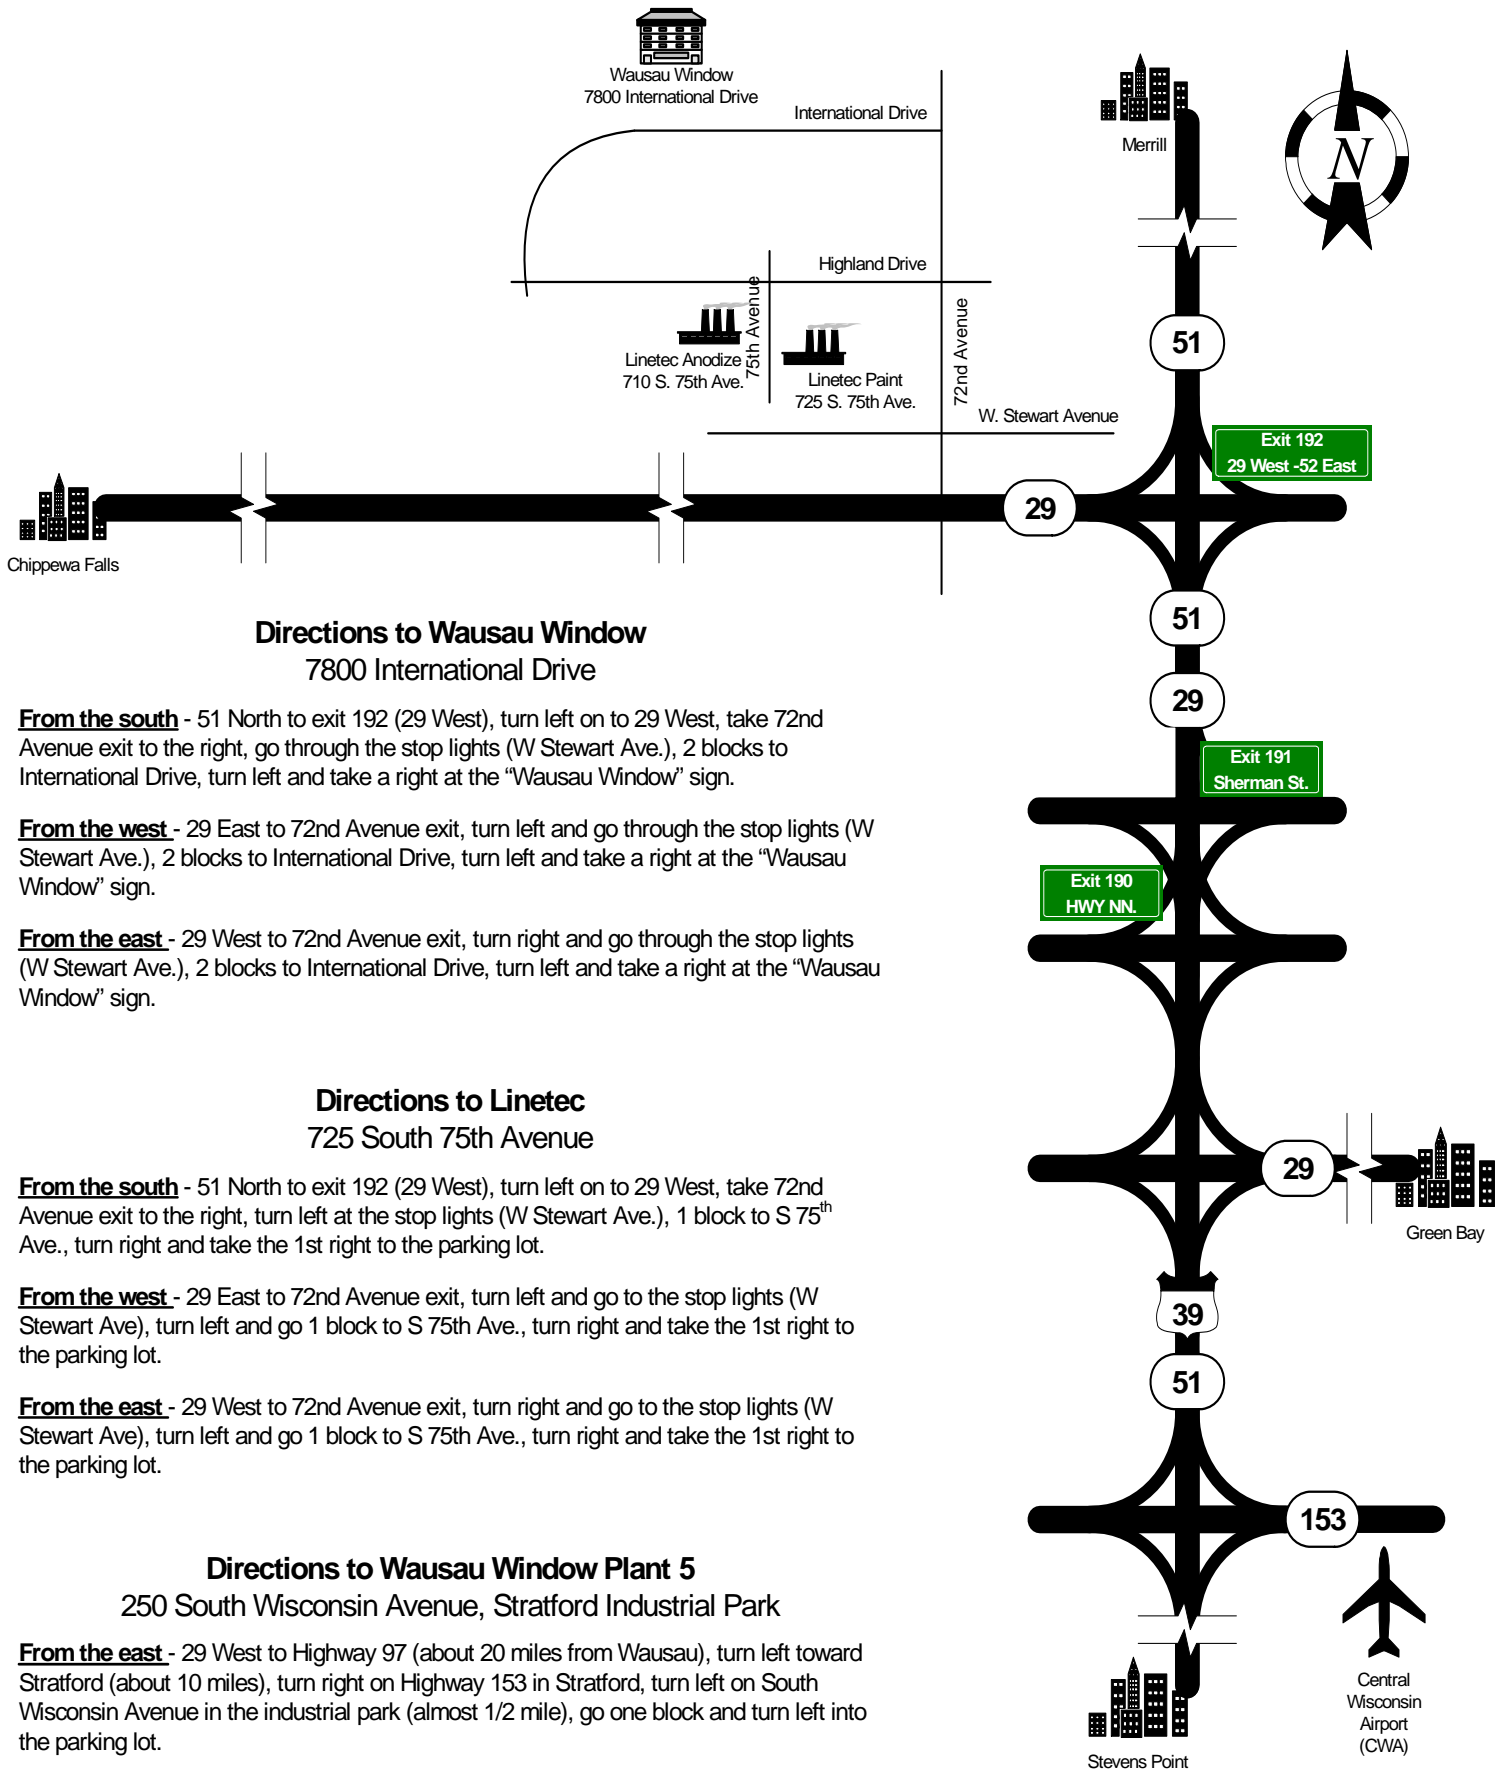

7800 International Drive
Wausau, WI 54401
(715) 845-2161

Directions to Wausau Window 7800 International Drive

From the south - 51 North to exit 192 (29 West), turn left on to 29 West, take 72nd Avenue exit to the right, go through the stop lights (W Stewart Ave.), 2 blocks to International Drive, turn left and take a right at the "Wausau Window" sign.

From the west - 29 East to 72nd Avenue exit, turn left and go through the stop lights (W Stewart Ave.), 2 blocks to International Drive, turn left and take a right at the "Wausau Window" sign.

From the east - 29 West to 72nd Avenue exit, turn right and go through the stop lights (W Stewart Ave.), 2 blocks to International Drive, turn left and take a right at the "Wausau Window" sign.

Directions to Linetec 725 South 75th Avenue

From the south - 51 North to exit 192 (29 West), turn left on to 29 West, take 72nd Avenue exit to the right, turn left at the stop lights (W Stewart Ave.), 1 block to S 75th Ave., turn right and take the 1st right to the parking lot.

From the west - 29 East to 72nd Avenue exit, turn left and go to the stop lights (W Stewart Ave), turn left and go 1 block to S 75th Ave., turn right and take the 1st right to the parking lot.

From the east - 29 West to 72nd Avenue exit, turn right and go to the stop lights (W Stewart Ave), turn left and go 1 block to S 75th Ave., turn right and take the 1st right to the parking lot.